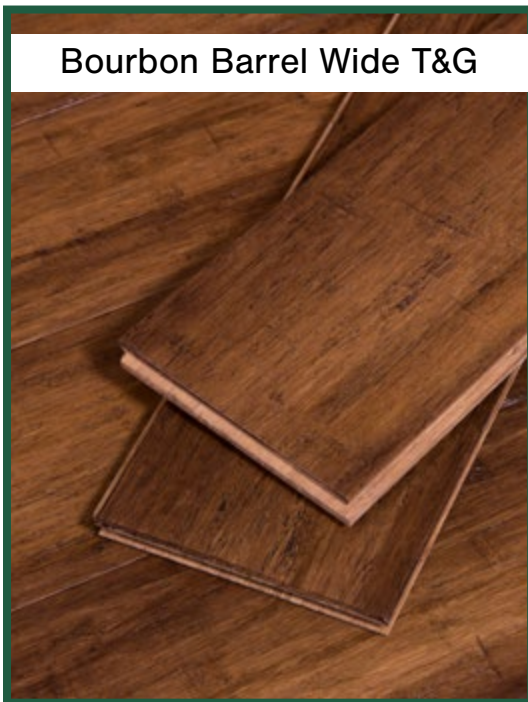

BOURBON BARREL

Fossilized® Bamboo Flooring

Gleaming with the same hue and character as a fine, single batch bourbon, planks uplift every space to a new level of luxury. Rich hawk-red undertones, natural color variation, and a perfectly distressed surface transition easily from star performer to supporting ingenue, depending on interior design styles. The ultimate in high-end strand woven bamboo flooring -- meant to be admired and savored.

Canadian Distributor for all
Cali Bamboo products.
www.Bamboo-Design.ca

BOURBON BARREL

Fossilized® Bamboo Flooring

Bourbon Barrel Wide T&G

Model #	7003005000
Grain	Light Distressed Fossilized® Strand Bamboo
Plank Length	72 inches
Plank Width	5-1/8 inches
Plank Thickness	9/16 inch
Sqft./Box	25.6 sqft.
Milling	Tongue-and-Groove
Installation Method	Glue, Float, Nail
Finish	10 Coat Durability Sealing System
Janka Hardness	3393 lbs. to 5932 lbs.
Sound Rating	IIC 67/STC 63 (with Cali Complete) IIC 58/STC 53 (with cork underlayment)
Indoor Air Quality	Low Emitting VOC & Prop 65 Compliant. Test Results Available upon Request.
Residential Warranty	50 Years
Commercial Warranty	15 Years
LEED Points	EQc4.3 MRc6** MRc7, FSC® available upon request*
Fire Rating	Class 1
Certification	FloorScore Certified