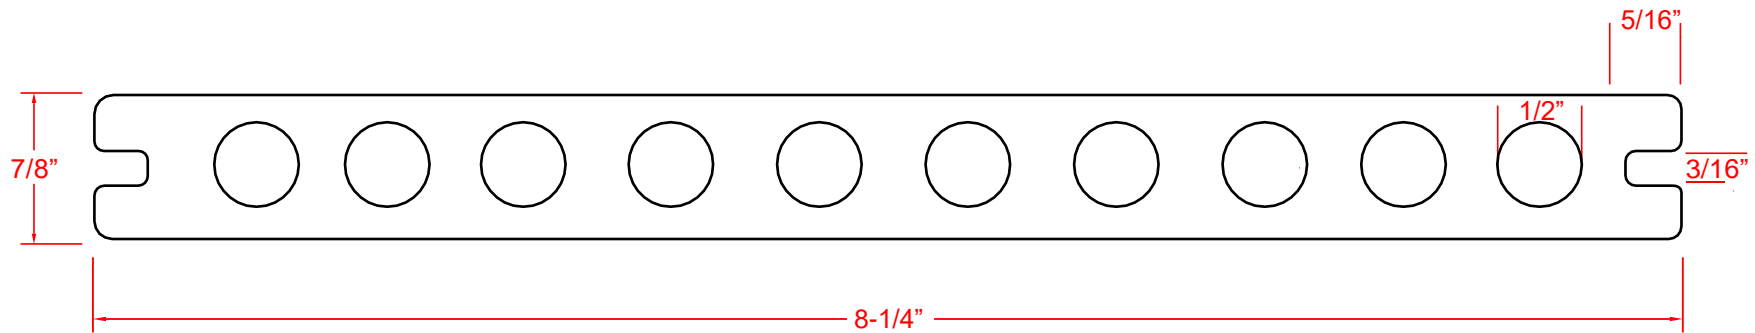

Please choose from available colors

- ☐ Tahoe
- ☐ Sedona
- ☐ Denali
- ☐ Yosemite

CALI BAMBOO, LLC.

WWW.BAMBOODESIGNARCHITECTURE.CA

(844) 293-6060

TRUORGANICS™ 3G LARGE PLANCHE DE COMPOSITE

ÉCHELLE 1:1

7/8" X 8-1/4" X 96"