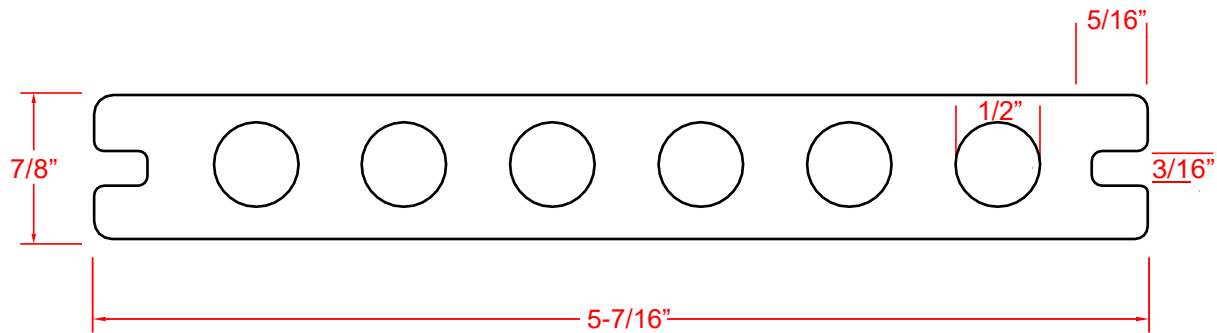

ÉCHELLE 1:1

13/16" X 5-7/16" X 96"

Please choose from available colors

- Caramel
- Coffee
- Slate
- Charcoal

CALI BAMBOO, LLC.

WWW.BAMBOODESIGNARCHITECTURE.CA

(844) 293-6060

BAMDECK™ 3G LARGE PLANCHE DE COMPOSITE

ÉCHELLE 1:1

13/16" X 8-1/4" X 96"

Please choose from available colors

- Tahoe
- Sedona
- Denali
- Yosemite

CALI BAMBOO, LLC.

WWW.BAMBOODESIGNARCHITECTURE.CA

(844) 293-6060

TRUORGANICS™ 3G PLANCHE DE COMPOSITE

ÉCHELLE 1:1

7/8" X 5-1/4" X 192"