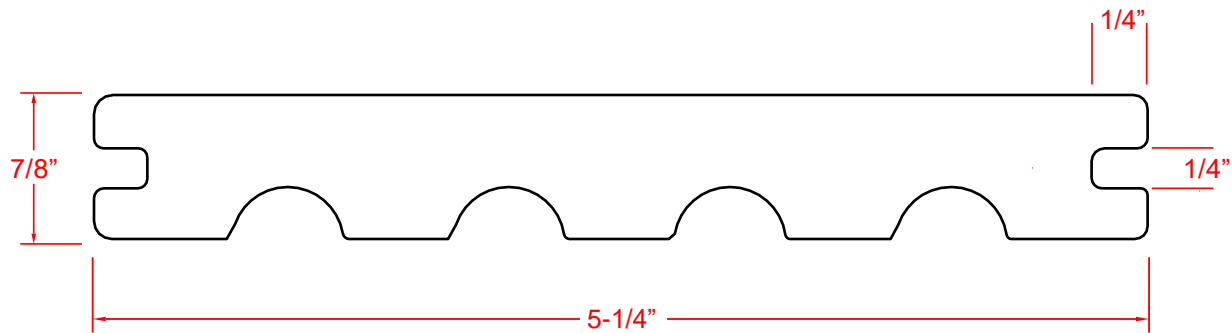

Please choose from available colors

- ☐ Graphite
- ☐ Bronze
- ☐ Carbonite

CALI BAMBOO, LLC.

WWW.BAMBOODESIGNARCHITECTURE.CA

(844) 293-6060

GREENCLAIMED® PLANCHE DE COMPOSITE

ÉCHELLE 1:1

7/8" X 5-1/4" X 192"