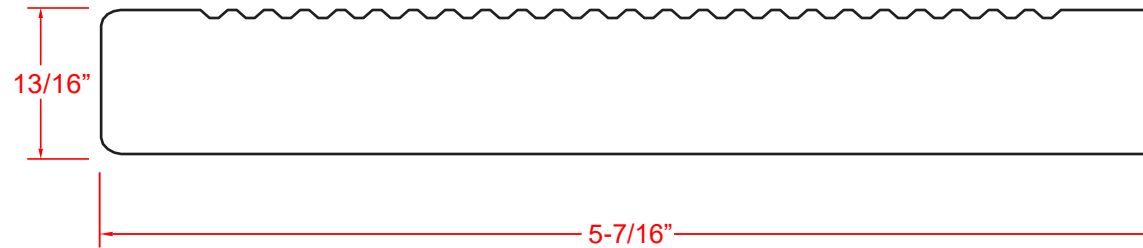

Please choose from available colors

- ☐ Caramel
- ☐ Coffee
- ☐ Slate
- ☐ Charcoal

CALI BAMBOO, LLC.

WWW.BAMBOODESIGNARCHITECTURE.CA

(844) 293-6060

BAMDECK™ 3G PLANCHE SOLIDE DE COMPOSITE

ÉCHELLE 1:1

13/16" X 5-7/16" X 96"