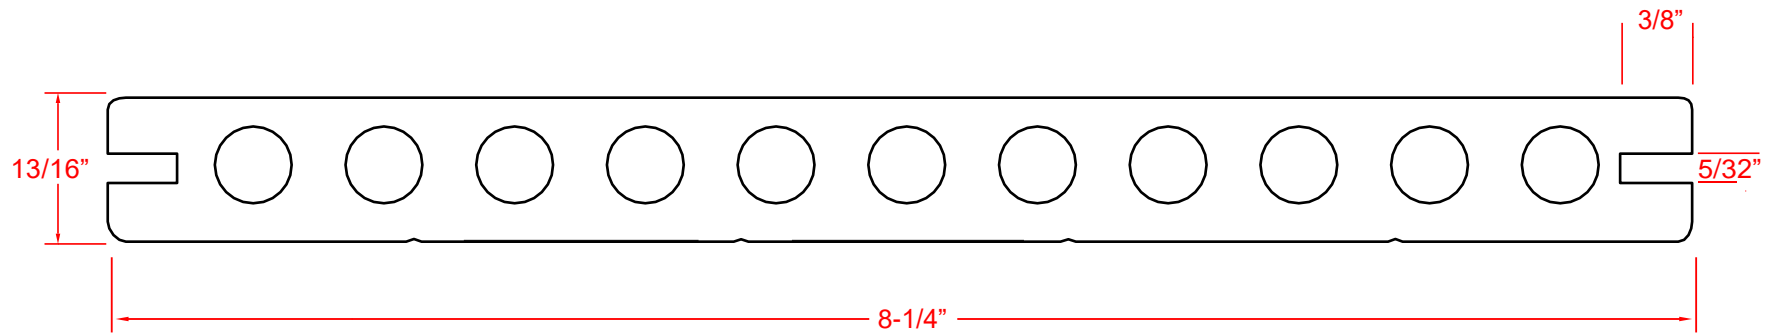

Please choose from available colors

- ☐ Caramel
- ☐ Coffee
- ☐ Slate
- ☐ Charcoal

CALI BAMBOO, LLC.

WWW.BAMBOODESIGNARCHITECTURE.CA

(844) 293-6060

BAMDECK™ 3G LARGE PLANCHE DE COMPOSITE

ÉCHELLE 1:1

13/16" X 8-1/4" X 96"