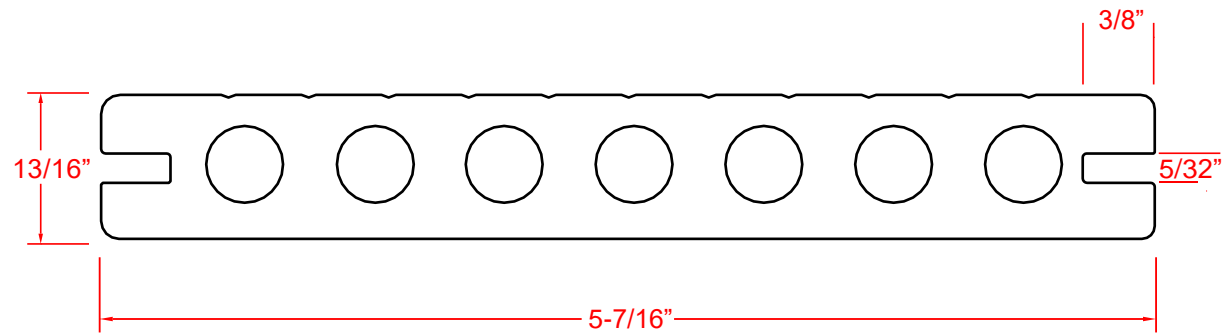

7/8" X 5-1/2" X 96"

Please choose from available colors

- Caramel
- Coffee
- Slate
- Charcoal

CALI BAMBOO, LLC.

WWW.BAMBOODESIGNARCHITECTURE.CA

(844) 293-6060

BAMDECK™ 3G PLANCHE DE COMPOSITE

ÉCHELLE 1:1

ÉCHELLE 1:1

7/8" X 5-1/4" X 192"